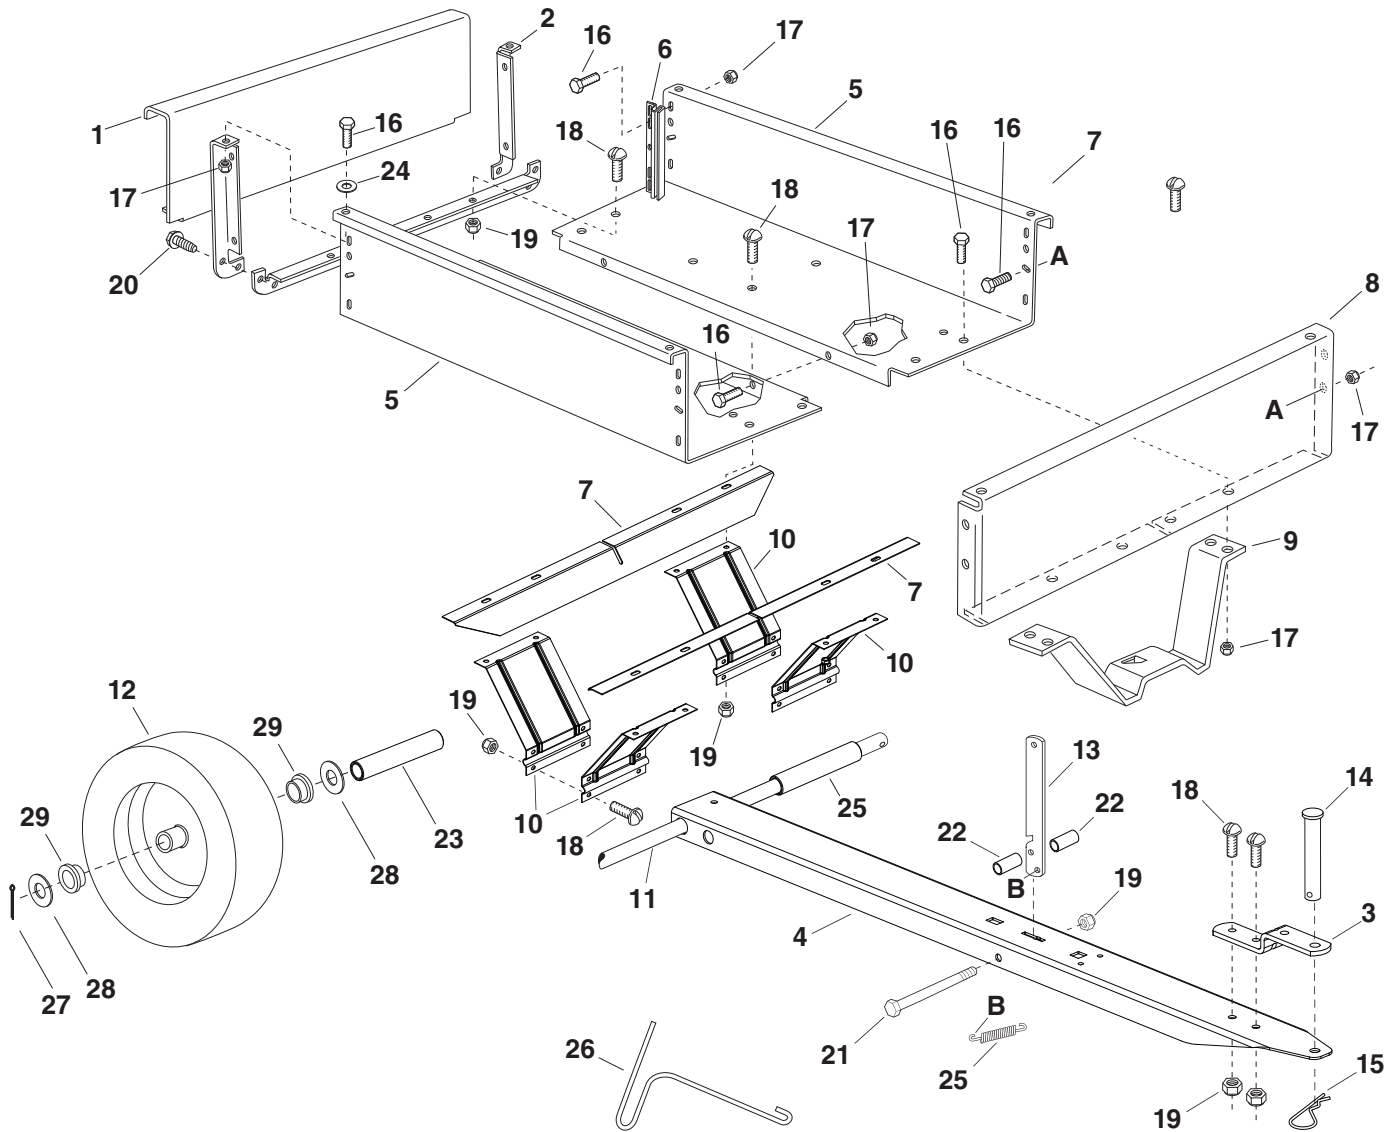

45-03037 / 967 02 71-01

REF.	PART NO.	QTY.	DESCRIPTION	REF.	PART NO.	QTY.	DESCRIPTION
1	24907	1	Tailgate	16	43012	22	Hex Bolt, 1/4-20 x 3/4"
2	62458	1	Tailgate Reinforcement Bracket	17	47189	22	Nylock Nut, 1/4-20
3	23687	1	Hitch Bracket	18	43814	22	Slit. Truss Hd. Bolt, 5/16-18 x 3/4"
4	28117	1	Draw Bar Tongue	19	47810	28	Nylock Nut, 5/16-18
5	28115	2	Cart Body	20	47630	4	Bolt, Self Tapping 5/16-18 x 3/4"
6	23548	2	Guide, Tailgate	21	46782	1	Hex Bolt, 5/16-18 x 3"
7	27980	2	Bed Support	22	42563	2	Spacer, 0.375" x 0.5" x 1"
8	28116	1	Front Panel	23	27846	2	Spacer, 0.65" x 0.88" x 4.75"
9	27843	1	Latch Stand Bracket	24	43088	2	Washer, 1/4"
10	27844	4	Wheel Support	25	47408	1	Extension Spring
11	24908	1	Axle	26	47622	1	Spring Puller Tool
12	40880	2	Wheel	27	43010	2	Cotter Pin, 1/8" x 1-1/4"
13	24498	1	Latch Lock Lever	28	R19212016	4	Washer, .656" x 1.25" x .059"
14	HA23638	1	Hitch Pin	29	40880 BRG	4	Wheel Bearing (included in wheel)
15	43343	1	Hair Cotter Pin, 1/8" (#4)		41075	1	Owner's Manual